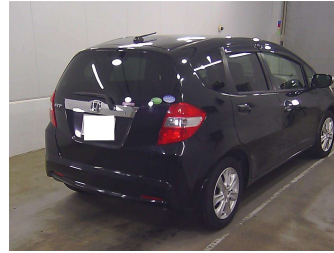

2013 Honda Fit

Purchase Price **POA**
Includes GST, Registration & Licensing

Finance may be available on this vehicle. Ask one of our friendly staff for more information.

Gain peace of mind with Mechanical Breakdown Insurance. **Ask us how.**

Body Style
Hatchback

Odometer
11,336 km

Engine
1500 cc, Internal Combustion

Fuel Type
Petrol

Transmission
Auto, Front Wheel

Wheels
-

VIN
-

Interior
-