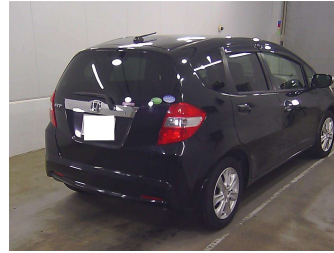

2013 Honda Fit

Purchase Price **POA**
Includes GST, Registration & Licensing

Finance may be available on this vehicle. Ask one of our friendly staff for more information.

Gain peace of mind with Mechanical Breakdown Insurance. **Ask us how.**

Body Style
Hatchback

Odometer
11,336 km

Engine
1500 cc, Internal Combustion

Fuel Type
Petrol

Transmission
Auto, Front Wheel

Wheels
-

VIN
7AT08G2YX24703757

Interior
-