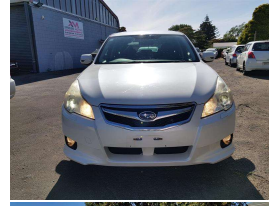

2010 Subaru Legacy Touring Wagon

VEHICLE INFORMATION

Cash Price

Includes GST

\$10,990

+ on-road-costs of \$295

Finance this vehicle
from only

\$61.78

per week*

Total Amount Payable

\$16,063.79

finance
NOW

Gain peace of mind
with Mechanical
Breakdown Insurance.
Ask us how.

Body

5 door, Station Wagon

Odometer

163,055 km

Engine

2450 cc, Internal Combustion

Fuel Type

Petrol

Transmission

Auto, Front Wheel

Wheels

-

Seats

5 seats

Interior

Black, FABRIC

Audio

CD Player

Stock ID