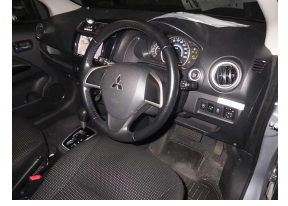

2015 Mitsubishi MIRAGE 1.2G

VEHICLE INFORMATION

Cash Price

Includes GST,
Registration &
Licensing

\$

Finance may be
available on this
vehicle.

Ask one of our
friendly staff for
more information.

finance
NOW

Gain peace of mind
with Mechanical
Breakdown Insurance.
Ask us how.

Body

-

Odometer

94,000 km

Engine

1200 cc, Internal Combustion

Fuel Type

-

Ext Colour

Silver

History

-

Seats

-

Interior

-

Audio

CD Player

Stock ID

2328

Exterior Features

- » Central locking
- » Electric Mirrors (Retractable)

Interior Features