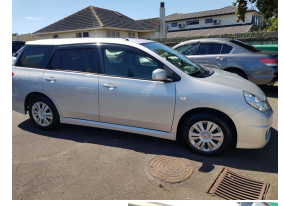

2015 Nissan Wingroad 15S

VEHICLE INFORMATION

Cash Price

Includes GST

\$12,990

+ on-road-costs of \$295

Finance this vehicle from only

\$72.27

133,617 km

Engine

1490 cc, Internal Combustion

Fuel Type

Petrol

Transmission

Auto, Front Wheel

Wheels

-

Seats

5 seats

Interior

Black

Audio

CD Player

Stock ID