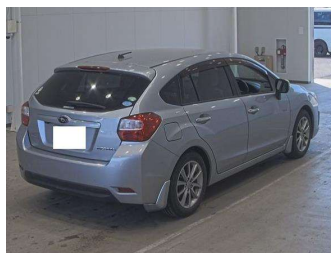

# 2013 Subaru Impreza Sports

**Purchase Price** **POA**  
Includes GST, Registration & Licensing Note: A Clean Car fee/rebate does not apply to this vehicle

Finance may be available on this vehicle. Ask one of our friendly staff for more information.

Body Style  
**Sedan**

Odometer  
**128,169 km**

Engine  
**Internal Combustion**

Fuel Type  
**Petrol**

Transmission  
**Auto, Front Wheel**

Wheels  
-

VIN  
-

Interior  
-