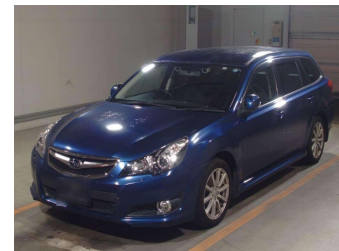

2011 Subaru Legacy TOURING WAGON 2.5I

Purchase Price **POA**
Includes GST, Registration & Licensing Note: A Clean Car fee or rebate may apply to this vehicle

Finance may be available on this vehicle. Ask one of our friendly staff for more information.

Body Style
-

Odometer
132,000 km

Engine
2500 cc, Internal Combustion

Fuel Type
Petrol

Transmission
Auto, Front Wheel

Wheels
-

VIN
-

Interior
-