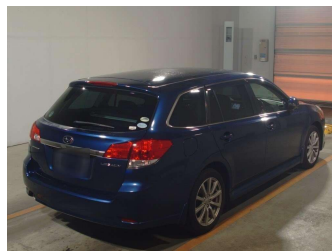

2011 Subaru Legacy TOURING WAGON 2.5I

Purchase Price **POA**
Includes GST, Registration & Licensing Note: A Clean Car fee or rebate may apply to this vehicle

Finance may be available on this vehicle. Ask one of our friendly staff for more information.

Body Style
-

Odometer
132,000 km

Engine
2500 cc, Internal Combustion

Fuel Type
Petrol

Transmission
Auto, Front Wheel

Wheels
-

VIN
-

Interior
-