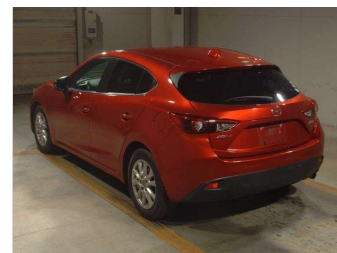

# 2013 Mazda Axela Sports

**Purchase Price** **POA**  
Includes GST, Registration & Licensing Note: A Clean Car fee/rebate does not apply to this vehicle

Finance may be available on this vehicle. Ask one of our friendly staff for more information.

Body Style  
**Hatchback**

Odometer  
**116,849 km**

Engine  
**1500 cc, Internal Combustion**

Fuel Type  
**Petrol**

Transmission  
**Auto, Front Wheel**

Wheels  
-

VIN  
-

Interior  
-