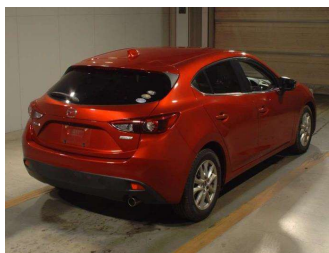

# 2013 Mazda Axela Sports

**Purchase Price** **POA**  
Includes GST, Registration & Licensing Note: A Clean Car fee/rebate does not apply to this vehicle

Finance may be available on this vehicle. Ask one of our friendly staff for more information.

Body Style  
**Hatchback**

Odometer  
**116,849 km**

Engine  
**1500 cc, Internal Combustion**

Fuel Type  
**Petrol**

Transmission  
**Auto, Front Wheel**

Wheels  
-

VIN  
-

Interior  
-